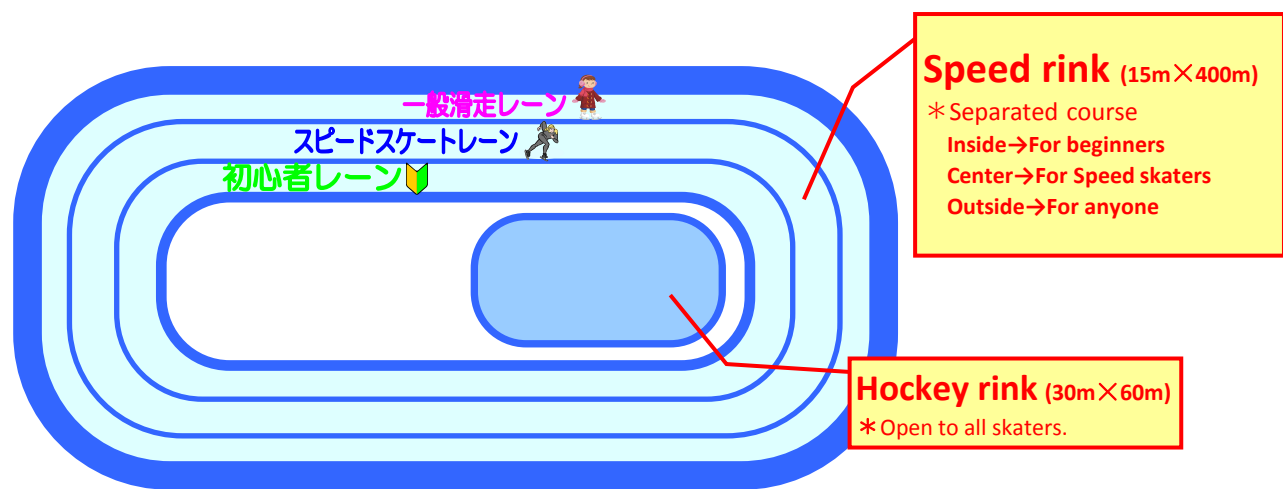

Public Skating Schedule

Guidance of skating rink

Preparation

Admission

	Weekends and Hollidays	Weekdays	Rental Skates	Attendant
Adult	1,540 yen	820 yen	610 yen	Free
Child(J.H.S and under)	820 yen	410 yen		

January, 2018

※It takes 30 minutes to prepare the speed rink. You cannot skate during that time.

	Mon	Tue	Wed	Thu	Fri	Sat	Sun	
	1	2	3	4	5	6	7	
Speed rink	No Public Skating	12:30~18:00	12:30~18:00	12:30~18:00	Speed Skate Competition (5-6 Jan) No Public Skating		12:30~18:00	
Ice preparation*		14:00 16:00	14:00 16:00	14:00 16:00			14:00 16:00	14:00 16:00
Hockey rink		10:00~18:00	10:00~18:00	10:00~18:00			11:00~16:30	
	8	9	10	11	12	13	14 admission free day.	
Speed rink	12:30~18:00	18:00~20:30	18:00~20:30	18:00~20:30	18:00~20:30	12:30~18:00	10:00~18:00	
Ice preparation*	14:00 16:00					14:00 16:00	12:00 14:00 16:00	
Hockey rink	11:00~16:30	14:45~20:00	14:30~20:00	14:45~18:15	14:45~20:00	11:00~16:30	10:00~18:00	
	15	16	17	18	19	20	21	
Speed rink	18:00~20:30	18:00~20:30	18:00~20:30	18:00~20:30	Speed Skate Competition(19-20 Jan) No Public Skating		12:30~18:00	
Ice preparation*							14:00 16:00	14:00 16:00
Hockey rink	14:45~18:15	14:45~20:00	14:30~20:00	14:45~18:15			11:00~18:00	
	22	23	24	25	26	27	28	
Speed rink	18:00~19:30	18:00~19:30	18:00~20:30	18:00~19:30	No Public Skating(Speed rink)	12:30~18:00	12:30~18:00	
Ice preparation*						14:00 16:00	14:00 16:00	
Hockey rink	14:30~18:15	14:45~20:00	14:45~20:00	14:45~18:15	14:45~20:00	11:00~18:00	11:00~18:00	
	29	30	31	Speed Skate Competition(31 Jan - 20 Feb) No Public Skating				
Speed rink	18:00~20:30	18:00~20:30						
Ice preparation*								
Hockey rink	14:45~18:15	14:45~20:00						