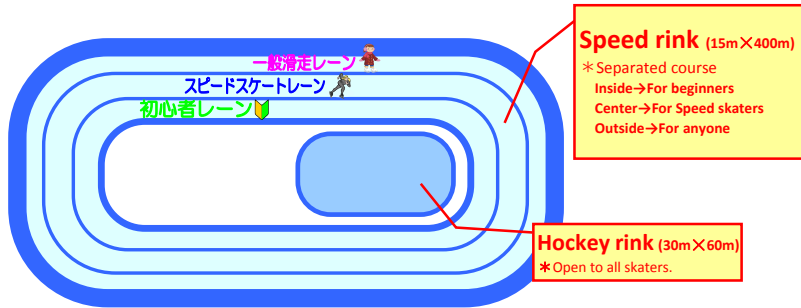

Public Skating Schedule

[2017/2018 season] M-WAVE ice skate rink will open on October 8th.(Speed rink only)

Guidance of skating rink

Preparation

Admission

	Weekends and Holidays	Weekdays	Rental Skates	Attendant
Adult	1,540 yen	820 yen	610 yen	Free
Child (J.H.S and under)	820 yen	410 yen		

October, 2017

※It takes 30 minutes to prepare the speed rink. You cannot skate during that time.

	Mon	Tue	Wed	Thu	Fri	Sat	Sun	
Speed rink							1	
Ice preparation								
Hockey rink								
Speed rink	2	3	4	5	6	7	8	
Ice preparation							Skating admission free day.	
Hockey rink							13:00~18:00	
							15:00	
Speed rink	9	10	11	12	13	14	15	
Ice preparation	14:00~18:30	18:00~20:30	18:00~20:30	19:00~20:30	19:00~20:30	14:00~18:30	14:00~18:30	
Hockey rink	16:00					16:00	16:00	
Hockey rink	Hockey rink will open on October 28th.							
Speed rink	16	17	18	19	20	21	22	
Ice preparation	18:00~20:30	18:00~20:30	Speed Skate Competition (20-22 Oct) No Public Skating					
Hockey rink	Hockey rink will open on October 28th.							
Speed rink	23	24	25	26	27	28	29	
Ice preparation	No Public Skating (18-24 Oct)		18:00~20:30	18:00~20:30	18:00~20:30	14:00~18:30	14:00~18:30	
Hockey rink			Hockey rink will open on October 28th.				16:00	16:00
						11:00~16:30	11:00~16:30	
Speed rink	30	31						
Ice preparation	18:00~20:30	18:00~20:30						
Hockey rink	14:30~18:15	14:30~20:00						