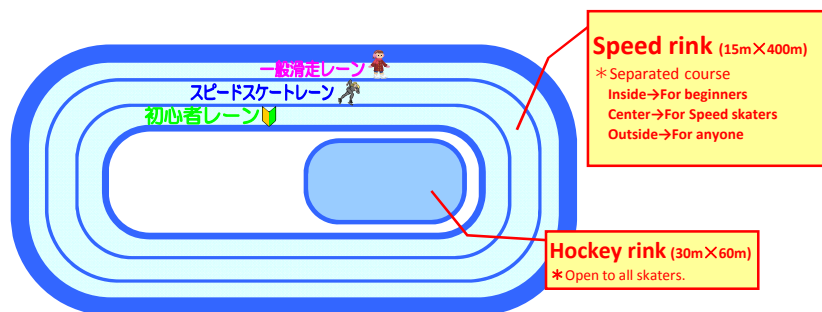

Public Skating Schedule

Guidance of skating rink

Preparation

Admission

	Weekends and Hollidays	Weekdays	Rental Skates	Attendant
Adult	1,540 yen	820 yen	610 yen	Free
Child (J.H.S and under)	820 yen	410 yen		

November, 2017

※It takes 30 minutes to prepare the speed rink. You cannot skate during that time.

	Mon	Tue	Wed	Thu	Fri	Sat	Sun
			1	2	3	4	5
Speed rink			18:00~20:30	18:00~20:30	14:00~18:30	14:00~18:30	12:00~18:00
Ice preparation*					16:00	16:00	14:00 16:00
Hockey rink			14:30~20:00	14:30~18:15	11:00~16:30	11:00~16:30	11:00~18:00
	6	7	8	9	10	11	12
Speed rink	18:00~20:30	18:00~20:30	18:00~20:30	18:00~20:30	18:00~20:30	12:00~18:00	10:00~18:00
Ice preparation*						14:00 16:00	12:00 14:00 16:00
Hockey rink	14:30~18:15	14:30~20:00	14:30~20:00	14:30~18:15	14:30~20:00	11:00~18:00	10:00~18:00
	13	14	15	16	17	18	19
Speed rink	18:00~20:30	18:00~20:30	18:00~20:30	18:00~20:30	18:00~20:30	14:00~18:30	14:00~18:30
Ice preparation*						16:00	16:00
Hockey rink	14:30~18:15	14:30~20:00	16:30~20:00	14:30~18:15	14:30~20:00	11:00~16:30	11:00~15:15
	20	21	22	23	24	25	26
Speed rink	18:00~20:30	18:00~20:30	18:00~20:30	14:00~18:30	18:00~20:30	14:00~18:30	12:00~18:00
Ice preparation*				16:00		16:00	14:00 16:00
Hockey rink	14:30~18:15	14:30~20:00	14:30~20:00	11:00~16:30	14:30~20:00	11:00~16:30	11:00~16:30
	27	28	29	30			
Speed rink	18:00~20:30	18:00~20:30	18:00~20:30	18:00~20:30			
Ice preparation*							
Hockey rink	14:30~18:15	14:30~20:00	14:30~20:00	14:30~18:15			