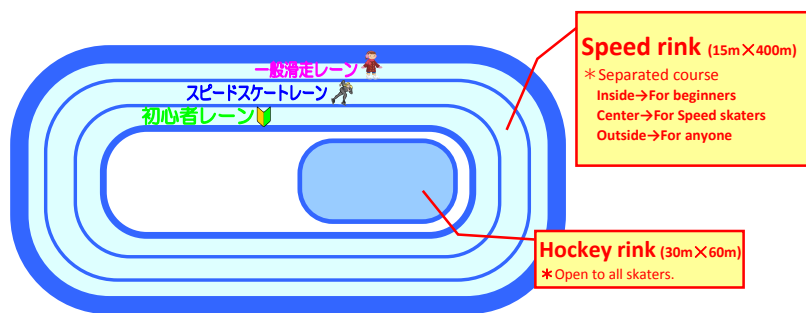

Public Skating Schedule

Guidance of skating rink

Preparation

Admission

	Weekends and Holidays	Weekdays	Rental Skates	Attendant
Adult	1,540 yen	820 yen	610 yen	Free
Child (J.H.S and under)	820 yen	410 yen		

November, 2017

※It takes 30 minutes to prepare the speed rink. You cannot skate during that time.

	Mon	Tue	Wed	Thu	Fri	Sat	Sun
			1	2	3	4	5
Speed rink			18:00~20:30	18:00~20:30	14:00~18:30	14:00~18:30	12:00~18:00
Ice preparation*					16:00	16:00	14:00 16:00
Hockey rink			14:30~20:00	14:30~18:15	11:00~16:30	11:00~16:30	11:00~16:30
	6	7	8	9	10	11	12 Skating admission free day.
Speed rink	18:00~20:30	18:00~20:30	18:00~20:30	18:00~20:30	18:00~20:30	12:00~18:00	10:00~18:00
Ice preparation*						14:00 16:00	12:00 14:00 16:00
Hockey rink	14:30~18:15	14:30~20:00	14:30~20:00	14:30~18:15	14:30~20:00	11:00~16:30	10:00~18:00
	13	14	15	16	17	18	19
Speed rink	18:00~20:30	18:00~20:30	18:00~20:30	18:00~20:30	18:00~20:30	14:00~18:30	14:00~18:30
Ice preparation*						16:00	16:00
Hockey rink	14:30~18:15	14:30~20:00	16:30~20:00	14:30~18:15	14:30~20:00	11:00~16:30	11:00~15:15
	20	21	22	23	24	25	26
Speed rink	18:00~20:30	18:00~20:30	18:00~20:30	14:00~18:30	18:00~20:30	14:00~18:30	12:00~18:00
Ice preparation*				16:00		16:00	14:00 16:00
Hockey rink	14:30~18:15	14:30~20:00	14:30~20:00	11:00~16:30	14:30~20:00	11:00~16:30	11:00~16:30
	27	28	29	30			
Speed rink	18:00~20:30	18:00~20:30	18:00~20:30	18:00~20:30			
Ice preparation*							
Hockey rink	14:30~18:15	14:30~20:00	14:30~20:00	14:30~18:15			