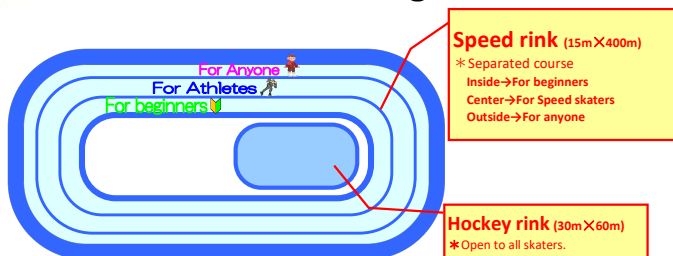

Skating Calender (For Ordinary, not for Athlete)

12th November, Skating fee is Free! (Rental shoes fee is required.)

Fee

	Skating		Rental shoes	Guardian (Don't skate)
	Sat. Sun. Holiday	Mon. to Fri.		
JHS graduate or above(over 16)	1,560 JPY	830 JPY	620 JPY	Free
JHS students and below(under 16)	830 JPY	410 JPY		

November 2023

※It takes 30 minutes to repair the rink. That time, can't skating.

	Mon	Tue	Wed	Thu	Fri	Sat	Sun
			1	2	3	4	5
Speed rink			18:00~20:30	18:00~20:30	15:30~18:30	15:30~18:30	12:30~18:00
Rink repairing							15:00
Hockey rink			Under preparation		11:00~16:30	11:00~14:30	11:00~14:30
	6	7	8	9	10	11	12 Free fee day!
Speed rink	18:00~20:30	18:00~20:30	18:00~20:30	18:00~20:30	18:00~20:30	12:30~18:00	10:00~17:00
Rink repairing						15:00	11:30 13:30 15:30
Hockey rink	14:30~18:15	14:30~20:00	14:30~20:00	14:30~18:15	14:30~20:00	11:00~16:30	10:00~17:00
	13	14	15	16	17	18	19
Speed rink	18:00~20:30					Closed	
Rink repairing			Closed			[2023/2024 All Japan selected spps skating Competition]	
Hockey rink	14:30~18:15						
	20	21	22	23	24	25	26
Speed rink	Closed		18:00~20:30	12:30~18:00	18:00~20:30	12:30~18:00	12:30~18:00
Rink repairing				15:00		15:00	15:00
Hockey rink			15:00~20:00	11:00~14:30	15:00~20:00	11:00~14:30	11:00~16:30
	27	28	29	30			
Speed rink	18:00~20:30	18:00~20:30	18:00~20:30	18:00~20:30			
Rink repairing							
Hockey rink	15:00~18:15	15:00~20:00	15:00~20:00	15:00~18:15			

Guidance of skating rink