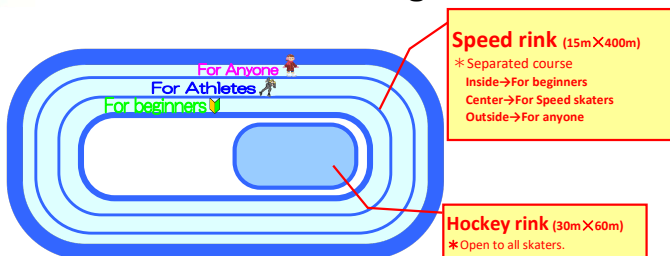

December 2023

※It takes 30 minutes to repair the rink. That time, can't skating.

	Mon	Tue	Wed	Thu	Fri	Sat	Sun
					1	2	3 Free fee day!
Speed rink					18:00~20:30	10:00~18:00	10:00~17:00
Rink repairing						12:00 15:00	11:30 13:30 15:30
Hockey rink					14:30~20:00	11:00~16:30	10:00~17:00
	4	5	6	7	8	9	10
Speed rink	18:00~20:30	18:00~20:30	18:00~20:30	18:00~20:30	18:00~20:30	10:00~18:00	10:00~18:00
Rink repairing						12:00 15:00	12:00 15:00
Hockey rink	14:30~18:15	14:30~20:00	14:30~20:00	14:30~18:15	14:30~20:00	11:00~16:30	11:00~16:30
	11	12	13	14	15	16	17
Speed rink	18:00~20:30	68th Nagano Pref. High School speed skating competition		18:00~20:30	18:00~20:30	10:00~18:00	10:00~18:00
Rink repairing						12:00 15:00	12:00 15:00
Hockey rink	14:30~18:15			14:30~18:15	14:30~20:00	11:00~16:30	11:00~16:30
	18	19	20	21	22	23	24
Speed rink	18:00~20:30	18:00~20:30	18:00~20:30	18:00~20:30	18:00~20:30	13:00~18:00	10:00~18:00
Rink repairing						12:00 15:00	12:00 15:00
Hockey rink	14:30~18:15	14:30~20:00	14:30~20:00	14:30~18:15	14:30~20:00	13:00~16:30	11:00~16:30
	25	26	27	28	29	30	31
Speed rink	18:00~20:30	18:00~20:30	10:00~18:00	10:00~18:00	10:00~18:00	10:00~18:00	10:00~18:00
Rink repairing						12:00 15:00	12:00 15:00
Hockey rink	14:30~18:15	14:30~20:00	10:00~18:00	10:00~18:00	10:00~18:00	10:00~18:00	10:00~18:00

Guidance of skating rink