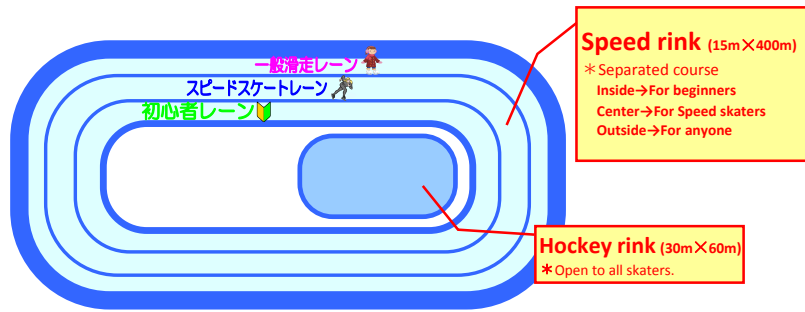

Public Skating Schedule

Guidance of skating rink

Preparation

Admission

	Weekends and Holidays	Weekdays	Rental Skates	Attendant
Adult	1,540 yen	820 yen	610 yen	Free
Child(J.H.S and under)	820 yen	410 yen		