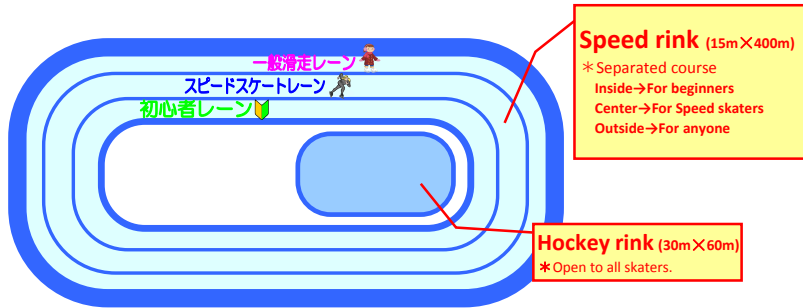

Public Skating Schedule

Guidance of skating rink

Preparation

Admission

	Weekends and Holidays	Weekdays	Rental Skates	Attendant
Adult	1,540 yen	820 yen	610 yen	Free
Child (J.H.S and under)	820 yen	410 yen		

March, 2019

※It takes 30 minutes to prepare the speed rink. You cannot skate during that time.

	Mon	Tue	Wed	Thu	Fri	Sat	Sun
					1	2	3
Speed rink					12:30~20:30	12:30~18:00	12:30~18:00
Ice preparation*					14:00 16:00 18:00	14:00 16:00	14:00 16:00
Hockey rink					No Public Skating	No Public Skating	14:30~18:00
Cafeteria	-	-	-	-	-	10:00~16:30	10:00~16:30
	4	5	6	7	8	9	10
Speed rink	10:00~14:30 18:00~20:30	18:00~20:30	10:00~14:30 18:00~20:30	10:00~14:30 18:00~20:30	10:00~14:30 18:00~20:30	10:00~14:30	10:00~18:00
Ice preparation*	12:00		12:00	12:00	12:00	12:00	12:00 14:00 16:00
Hockey rink	10:00~18:15	14:30~20:00	10:00~20:00	10:00~18:15	10:00~20:00	11:00~18:00	10:00~18:00
Cafeteria	-	-	-	-	-	10:00~16:30	10:00~16:30