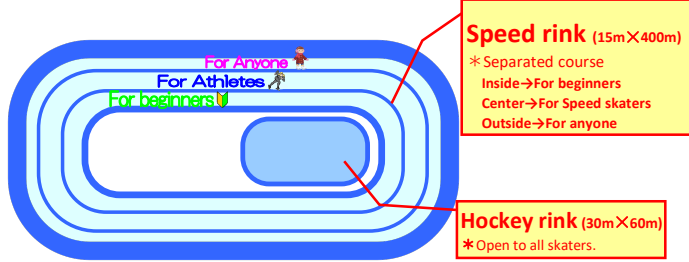

Guidance of skating rink