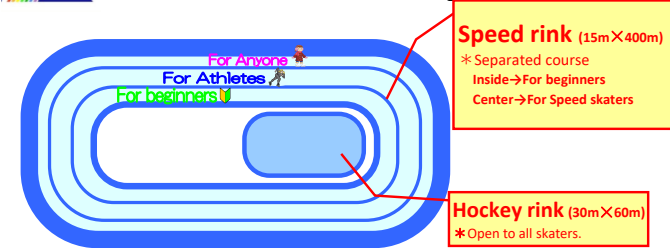

Schedule for general skaters (not for athletes)

10th Jan. are Free day for skating! (Rental shoes are charged.)

[Attention]

Individuals for whom the following applies are asked to refrain from visiting.

- ✓Temperature screenings will be conducted during admission time, and guests with a temperature of 37.5 degrees Celsius or above, or cold-like symptoms will be asked to refrain from entering.
- ✓Guests who have been in close contact with individuals who have tested positive for the new coronavirus.
- ✓Guests who have family members or close acquaintance who are suspected of being infected.
- ✓Guests who have been to countries or areas that the government has banned entry from, or requires monitoring after entering the country, as well as guests who have been in close contact with residents of the

Request to customers:

Wear a mask. Stay sanitized. Check temperature at entrance. Fill out contact form.

Guidance of skating rink

Clothes

Please wear a knit hat or helmet.
※ Helmets are available free of charge.