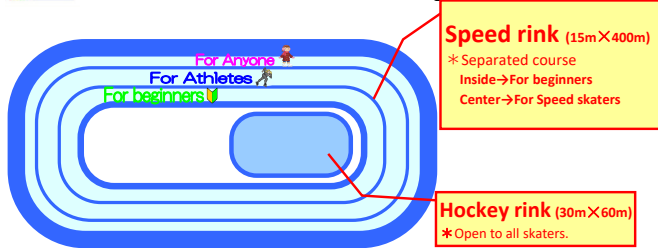

Schedule for general skaters (not for athletes)

9th Jan. are Free day for skating! (Rental shoes are charged.)

[Attention]

Individuals for whom the following applies are asked to refrain from visiting.

- ✓Temperature screenings will be conducted during admission time, and guests with a temperature of 37.5 degrees Celsius or above, or cold-like symptoms will be asked to refrain from entering.
- ✓Guests who have been in close contact with individuals who have tested positive for the new coronavirus.
- ✓Guests who have family members or close acquaintance who are suspected of being infected.
- ✓Guests who have been to countries or areas that the government has banned entry from, or requires monitoring after entering the country, as well as guests who have been in close contact with residents of the

Request to customers:

Wear a mask. Stay sanitized. Check temperature at entrance. Fill out contact form.

Guidance of skating rink

Clothes

Please wear a knit hat or helmet.
※Helmets are available free of charge.

Please wear a warm clothes.

Please wear socks.

Please wear gloves.

Charges

	Weekends and Holidays	Weekdays	Rental shoes	Attendant
Adult	1,560 yen	830 yen	620 yen	Free
Child (J.H.S and under)	830 yen	410 yen		

January 2022

※It takes 30 minutes to prepare the speed rink. You cannot skate during that time.

	Mon	Tue	Wed	Thu	Fri	Sat	Sun
						1	2
Speed rink							
Ice preparation*							
Hockey rink							
	3	4	5	6	7	8	9
Speed rink	10:00~17:00	10:00~18:00	10:00~18:00	No Public Skating		12:45~18:00	10:00~17:00
Ice preparation*	11:30 13:30 15:30	12:00 14:00 16:00	12:00 14:00 16:00	60th Nagano Pref. Junior High School Speed Skating Meet (6th-7th)		14:00 16:00	11:30 13:30 15:30
Hockey rink	10:00~17:00	10:00~18:00	10:00~18:00			11:00~18:00	10:00~17:00
	10	11	12	13	14	15	16
Speed rink	12:45~18:00	18:00~20:30	18:00~20:30	18:00~20:30	18:00~20:30	12:45~18:00	10:00~18:00
Ice preparation*	14:00 16:00					14:00 16:00	12:00 14:00 16:00
Hockey rink	11:00~18:00	15:00~20:30	15:00~20:00	15:00~18:15	15:00~20:00	11:00~18:00	11:00~18:00
	17	18	19	20	21	22	23
Speed rink	18:00~20:30	18:00~20:30	No Public Skating	No Public Skating	No Public Skating	14:00~16:00	12:45~16:00
Ice preparation*							14:00
Hockey rink	14:30~20:30	14:30~20:00	14:30~18:30	14:30~18:30	14:30~18:30	13:00~16:00	11:00~16:00
	24	25	26	27	28	29	30
Speed rink	No Public Skating	No Public Skating	※No Public Skating (Jan.26tn-Feb.15th)		※No Public Skating (Jan.26tn-Feb.15th) 42th Inter Junior High School Meet -Speed Skating- (Jan.29tn-Feb.1st)		
Ice preparation*							
Hockey rink	14:30~18:30	14:30~18:30					

INFORMATION **M-WAVE SKATE CENTER**
TEL: 026-221-6100 MAIL: mwavensc@mayekawa.co.jp