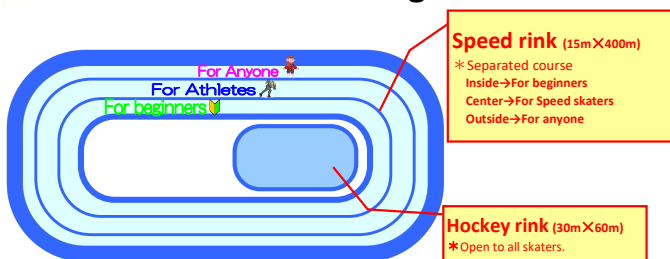

※ From this seson, JHS students and blow who live in Nagano City, can skate for free at anytime.

January 2025

※It takes 30 minutes to repair the rink. That time, can't skating.

	Mon	Tue	Wed	Thu	Fri	Sat	Sun
			1	2	3	4	5
Speed rink			10:00~17:00	10:00~18:00	10:00~15:30	10:00~15:30	10:00~18:00
Rink repairing			12:00 14:00	12:00 14:00 16:00	12:00 14:00	12:00 14:00	12:00 14:00 16:00
Hockey rink			10:00~17:00	10:00~18:00	10:00~18:00	11:00~16:30	11:00~16:30
	6	7	8	9	10	11	12
Speed rink	63th Nagano Pref. Junior High School speed skating competition		18:00~20:30	18:00~20:30	18:30~20:30	12:00~15:45	10:00~18:00
Rink repairing						14:00	12:00 14:00 16:00
Hockey rink			15:00~20:00	15:00~18:15	15:00~20:00	11:00~18:00	11:00~16:30
	13	14	15	16	17	18	19 Free fee day!
Speed rink	12:00~15:45	18:00~20:30	18:00~20:30	18:00~20:30	18:00~20:30	10:00~18:00	10:00~17:00
Rink repairing	12:00					12:00 14:00 16:00	11:30 13:30 15:30
Hockey rink	11:00~16:30	15:00~20:00	15:00~20:00	15:00~18:15	15:00~20:00	11:00~16:30	10:00~17:00
	20	21	22	23	24	25	26 Free fee day!
Speed rink	18:00~20:30	18:00~20:30	18:00~20:30	18:00~20:30	18:00~20:30	10:00~18:00	10:00~17:00
Rink repairing						12:00 14:00 16:00	11:30 13:30 15:30
Hockey rink	14:30~18:15	14:30~20:00	14:30~20:00	14:30~18:15	14:30~20:00	11:00~16:30	10:00~17:00
	27	28	29	30	31		
Speed rink	18:00~20:30	18:00~20:30	Closed				
Rink repairing							
Hockey rink	14:30~18:15	14:30~20:00					

Guidance of skating rink