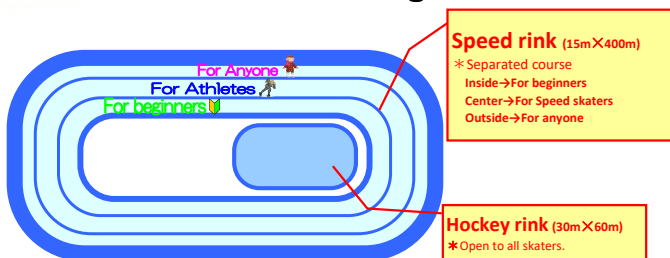

December 2023

※It takes 30 minutes to repair the rink. That time, can't skating.

	Mon	Tue	Wed	Thu	Fri	Sat	Sun
					1	2	3 Free fee day!
Speed rink					18:00~20:30	10:00~18:00	10:00~17:00
Rink repairing						12:00 15:00	11:30 13:30 15:30
Hockey rink					14:30~20:00	11:00~16:30	10:00~17:00
	4	5	6	7	8	9	10
Speed rink	18:00~20:30	18:00~20:30	18:00~20:30	18:00~20:30	18:00~20:30	10:00~18:00	10:00~18:00
Rink repairing						12:00 15:00	12:00 15:00
Hockey rink	14:30~18:15	14:30~20:00	14:30~20:00	14:30~18:15	14:30~20:00	11:00~16:30	11:00~16:30
	11	12	13	14	15	16	17
Speed rink	18:00~20:30	68th Nagano Pref. High School speed skating competition		18:00~20:30	18:00~20:30	10:00~18:00	10:00~18:00
Rink repairing						12:00 15:00	12:00 15:00
Hockey rink	14:30~18:15			14:30~18:15	14:30~20:00	11:00~16:30	11:00~16:30
	18	19	20	21	22	23	24
Speed rink	18:00~20:30	18:00~20:30	18:00~20:30	18:00~20:30	18:00~20:30	13:00~18:00	10:00~18:00
Rink repairing						12:00 15:00	12:00 15:00
Hockey rink	14:30~18:15	14:30~20:00	14:30~20:00	14:30~18:15	14:30~20:00	13:00~16:30	11:00~16:30
	25	26	27	28	29	30	31
Speed rink	18:00~20:30	18:00~20:30	10:00~18:00	10:00~18:00	10:00~18:00	10:00~18:00	10:00~18:00
Rink repairing			12:00 15:00	12:00 15:00	12:00 15:00	12:00 15:00	12:00 15:00
Hockey rink	14:30~18:15	14:30~20:00	10:00~18:00	10:00~18:00	10:00~18:00	11:00~18:00	10:00~18:00

Guidance of skating rink