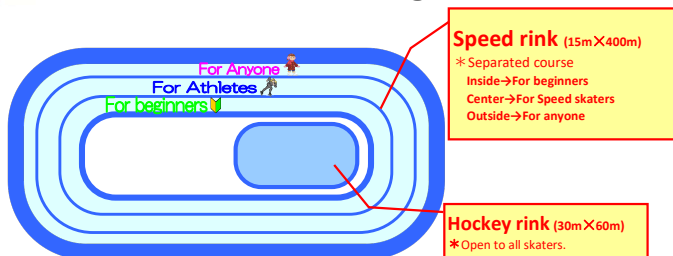

January 2024

※It takes 30 minutes to repair the rink. That time, can't skating.

	Mon	Tue	Wed	Thu	Fri	Sat	Sun	
	1	2	3	4	5	6	7	
Speed rink	10:00~18:00	10:00~18:00	10:00~18:00	62th Nagano Pref. Junior High School speed skating competition		10:00~18:00	10:00~18:00	
Rink repairing	12:00 15:00	12:00 15:00	12:00 15:00			12:00 15:00	12:00 15:00	12:00 15:00
Hockey rink	10:00~18:00	10:00~18:00	11:00~18:00			11:00~16:30	10:00~16:30	
	8	9	10	11	12	13	14 Free fee day!	
Speed rink	10:00~15:30	18:00~20:30	18:00~20:30	18:00~20:30	18:00~20:30	10:00~18:00	10:00~17:00	
Rink repairing	12:30					12:00 15:00	11:30 13:30 15:30	
Hockey rink	11:00~16:30	15:00~20:00	15:00~20:00	15:00~18:15	15:00~20:00	11:00~16:30	10:00~17:00	
	15	16	17	18	19	20	21	
Speed rink	18:00~20:30	18:00~20:30	18:00~20:30	18:00~20:30	18:00~20:30	10:00~18:00	10:00~18:00	
Rink repairing						12:00 15:00	12:00 15:00	
Hockey rink	15:00~18:15	15:00~20:00	15:00~20:00	15:00~18:15	15:00~20:00	11:00~16:30	11:00~16:30	
	22	23	24	25	26	27	28	
Speed rink	18:00~20:30	18:00~20:30	18:00~20:30	18:00~20:30	18:00~20:30	10:00~18:00	10:00~18:00	
Rink repairing						12:00 15:00	12:00 15:00	
Hockey rink	15:00~18:15	15:00~20:00	16:30~20:00	15:00~18:15	15:00~20:00	11:00~16:30	11:00~14:30	
	29	30	31					
Speed rink	18:00~20:30	18:00~20:30	Closed					
Rink repairing								
Hockey rink	15:00~18:15	15:00~20:00						

Guidance of skating rink