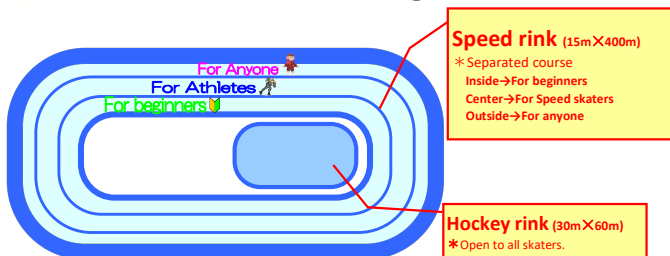

Skating Calender (For Ordinary, not for Athlete)

24th · 25th February, Skating fee is Free! (Rental shoes fee is required.)

Fee

	Skating		Rental shoes	Guardian (Don't skate)
	Sat. Sun. Holiday	Mon. to Fri.		
JHS graduate or above(over 16)	1,560 JPY	830 JPY	620 JPY	Free
JHS students and below(under 16)	830 JPY	410 JPY		

February 2024

※It takes 30 minutes to repair the rink. That time, can't skating.

	Mon	Tue	Wed	Thu	Fri	Sat	Sun
Speed rink				1	2	3	4
Rink repairing				Closed		National junior high school skating tournament	
Hockey rink							
	5	6	7	8	9	10	11
Speed rink	National junior high school skating tournament				Closed		
Rink repairing							
Hockey rink							
	12	13	14	15	16	17	18
Speed rink	Nagano Pref. Junior speed skating competition		Closed		M-wave speed skating competition		
Rink repairing							
Hockey rink							
	19	20	21	22	23	24	25
Speed rink	Closed		18:30~20:30	18:30~20:30	12:30~15:30	10:00~17:00	10:00~17:00
Rink repairing						11:30 13:30 15:30	11:30 13:30 15:30
Hockey rink			15:00~20:00	15:00~18:15	11:00~16:30	10:00~17:00	10:00~17:00
	26	27	28	29			
Speed rink	18:30~20:30	18:30~20:30	18:00~20:30	18:00~20:30			
Rink repairing							
Hockey rink	14:30~18:15	15:00~20:00	15:00~20:00	15:00~18:15			

Guidance of skating rink