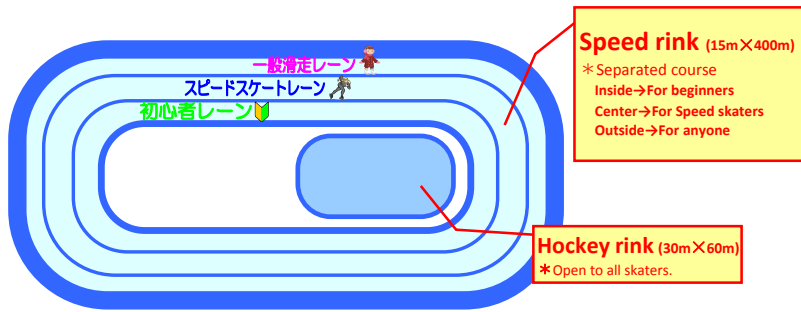

Public Skating Schedule

Guidance of skating rink

Preparation

Admission

	Weekends and Holidays	Weekdays	Rental Skates	Attendant
Adult	1,540 yen	820 yen	610 yen	Free
Child(J.H.S and under)	820 yen	410 yen		